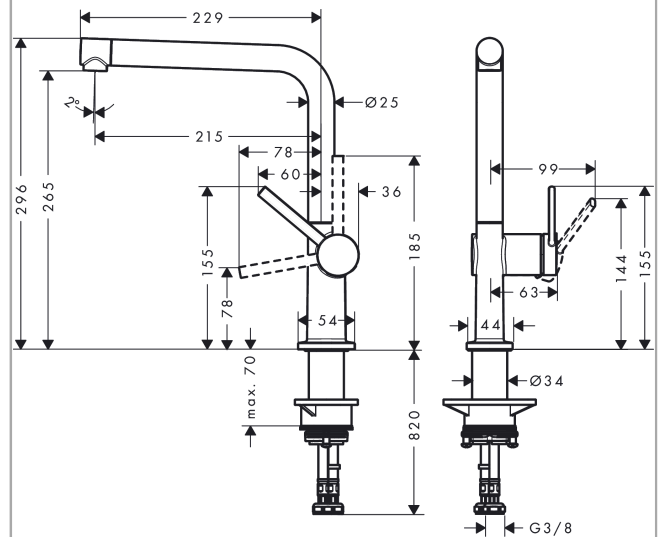

Talis M54

Single lever kitchen mixer 270, 1jet

Finish: **Chrome/Brushed Black Chrome/Matt Black/Stainless Steel**

Description

product features

- ComfortZone 270
- I-spout
- swivel range adjustable in 4 steps 60°, 110°, 150° or 360°
- laminar spray
- connection dimension: DN15
- maximum flow rate at 3 bar: 8,4 l/min
- ceramic cartridge
- connection type: G 3/8 connections
- temperature limitation adjustable
- suitable for continuous flow water heaters
- tap hole with Ø 35 mm required

Technology

Design awards

reddot winner 2020

Product image

Scale drawing

Flowchart