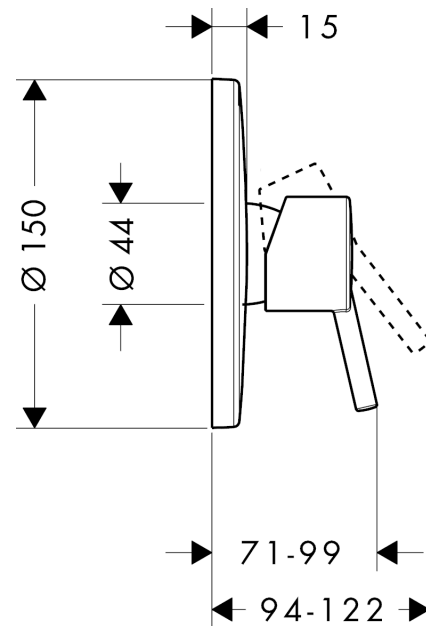

#### product features

- 1 function
- maximum flow rate at 3 bar: 29,3 l/min
- ceramic cartridge
- temperature limitation adjustable
- min. operating pressure: 1 bar
- max. operating pressure: 10 bar
- connection type: basic set
- EPD Shower and Bath Faucets

### Scale drawing