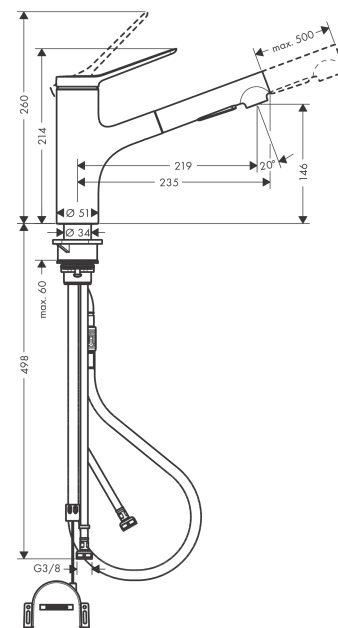

Zesis M33

Single lever kitchen mixer 150, pull-out spray, 2jet, sBox lite

Description

product features

- ComfortZone 150
- swivel range 150°
- laminar spray, shower spray
- lockable shower spray, spray returns through pressing spray diverter and spray returns automatically through handle closing
- quick connect hose
- connection dimension: DN15
- maximum flow rate at 3 bar: 8,2 l/min
- ceramic cartridge
- connection type: G 3/8 connections
- temperature limitation adjustable
- integrated non-return valve
- suitable for continuous flow water heaters
- sBox lite for a smooth, flexible and safe hose guidance in the cabinet
- extension length up to 50 cm

Technology

Design awards

Product image

Scale drawing

Zesis M33

Single lever kitchen mixer 150, pull-out spray, 2jet, sBox lite

Flowchart