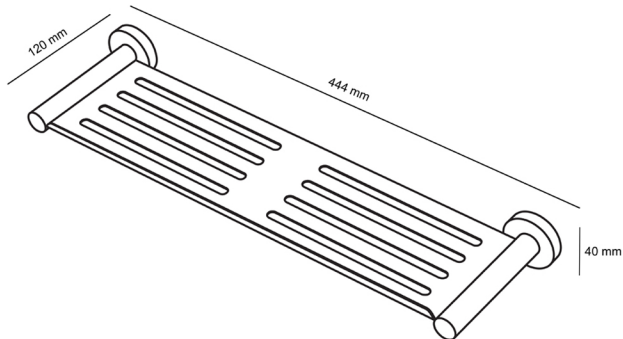

**AURA METAL SHELF**  
**444x120x40**  
**AUS/BB/BN/GM/MW/N**

**HEIRLOOM**  
THE FINISHING TOUCH

**MEASUREMENTS SUBJECT TO MANUFACTURING TOLERANCE**  
**SPECIFICATIONS MAY CHANGE WITHOUT NOTICE**