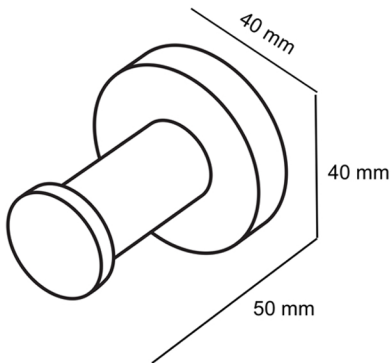

AURA ROBE HOOK
40x50x40
AURH/BB/BN/GM/MW/N

HEIRLOOM
THE FINISHING TOUCH

MEASUREMENTS SUBJECT TO MANUFACTURING TOLERANCE
SPECIFICATIONS MAY CHANGE WITHOUT NOTICE