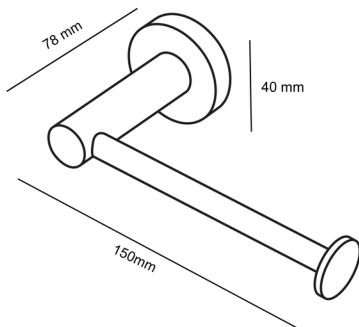

**AURA TOILET ROLL  
HOLDER  
150x78x40  
AUTRN/BB/BN/GM/MW/N**

**HEIRLOOM**  
THE FINISHING TOUCH

**MEASUREMENTS SUBJECT TO MANUFACTURING TOLERANCE  
SPECIFICATIONS MAY CHANGE WITHOUT NOTICE**