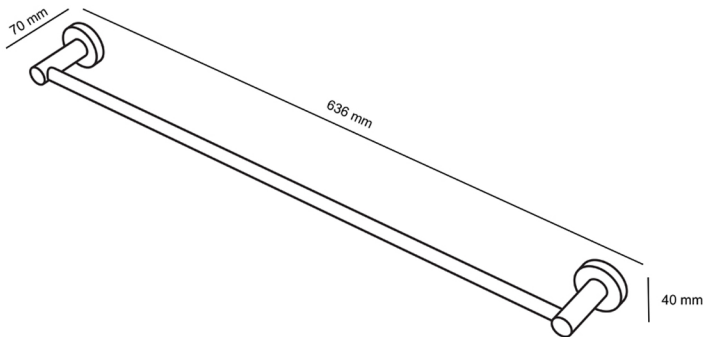

AURA TOWEL RAIL
600x52x20
AUTR600/BB/BN/GM/MW/N

HEIRLOOM
THE FINISHING TOUCH

MEASUREMENTS SUBJECT TO MANUFACTURING TOLERANCE
SPECIFICATIONS MAY CHANGE WITHOUT NOTICE