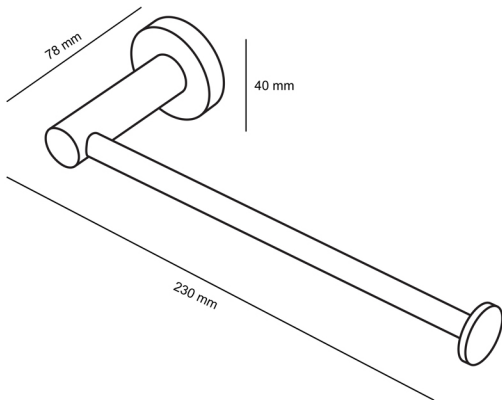

AURA TOWEL STIRRUP
230x78x40
AUTRS/BB/BN/GM/NW/N

HEIRLOOM
THE FINISHING TOUCH

MEASUREMENTS SUBJECT TO MANUFACTURING TOLERANCE
SPECIFICATIONS MAY CHANGE WITHOUT NOTICE