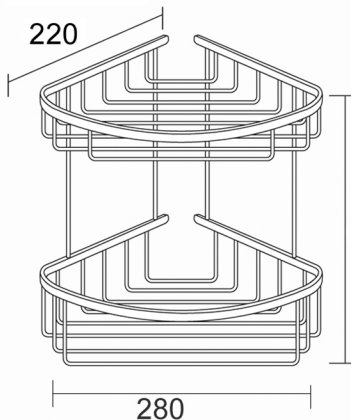

BRAYDEN
2 TIER CORNER BASKET
280x220x290
BBTT

HEIRLOOM
THE FINISHING TOUCH

MEASUREMENTS SUBJECT TO MANUFACTURING TOLERANCE
SPECIFICATIONS MAY CHANGE WITHOUT NOTICE