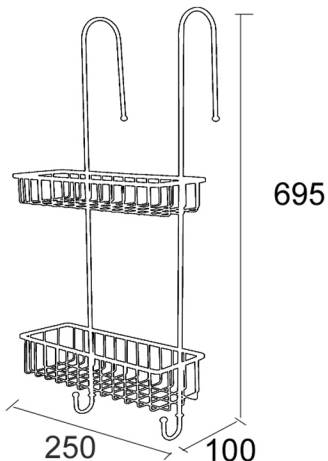

BRAYDEN 2 TIER HANGING BASKET

250x100x695

BBHB

 **HEIRLOOM**
THE FINISHING TOUCH

**MEASUREMENTS SUBJECT TO MANUFACTURING TOLERANCE
SPECIFICATIONS MAY CHANGE WITHOUT NOTICE**