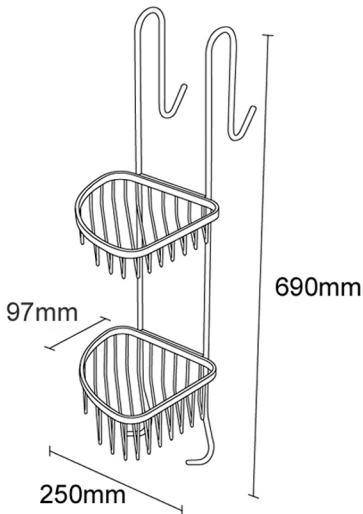

**BRAYDEN 2 TIER
CORNER HANGING BASKET**

250x97x690

BBHC

HEIRLOOM
THE FINISHING TOUCH

**MEASUREMENTS SUBJECT TO MANUFACTURING TOLERANCE
SPECIFICATIONS MAY CHANGE WITHOUT NOTICE**