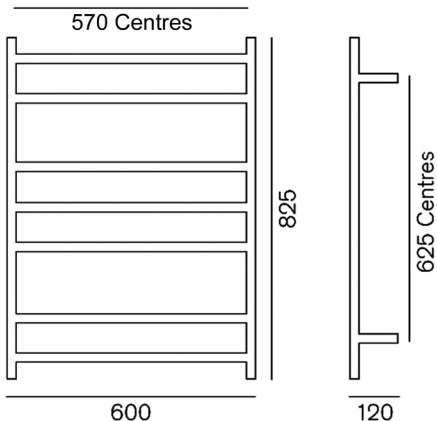

CALLISTO 825
TOWEL WARMER
825x600x120
WK825

HEIRLOOM
THE FINISHING TOUCH

MEASUREMENTS SUBJECT TO MANUFACTURING TOLERANCE
SPECIFICATIONS MAY CHANGE WITHOUT NOTICE