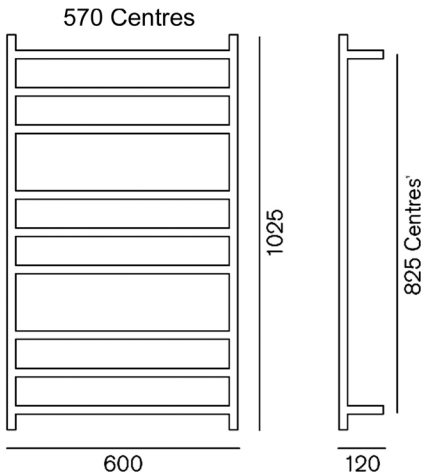

CALLISTO
1025 TOWEL WARMER
600x1025x120
WK1025

HEIRLOOM
THE FINISHING TOUCH

MEASUREMENTS SUBJECT TO MANUFACTURING TOLERANCE
SPECIFICATIONS MAY CHANGE WITHOUT NOTICE