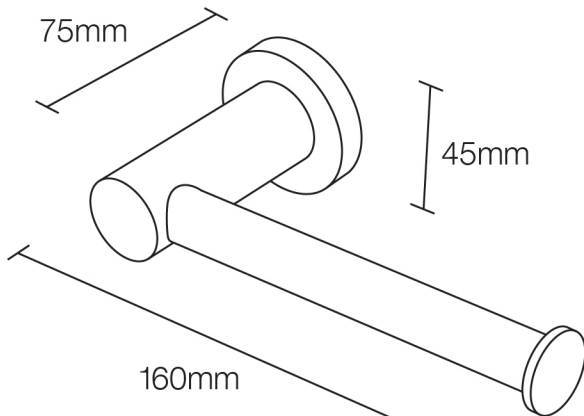

**CENTRO STRAIGHT ARM
TOILET ROLL HOLDER**
160x75x45
YCTRNF / YCTRNFN (BLACK)

MEASUREMENTS SUBJECT TO MANUFACTURING TOLERANCE