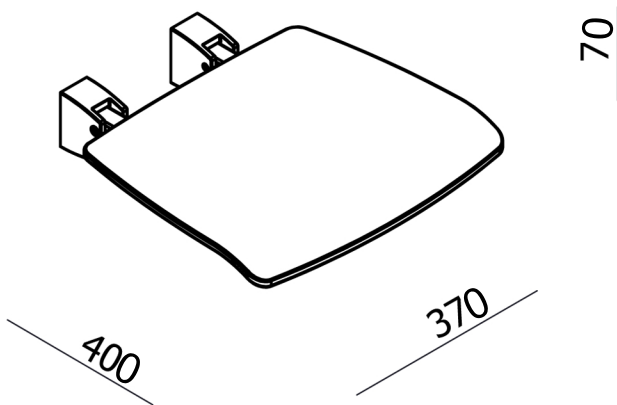

FOLD UP SHOWER SEAT
CODE: SSF370

MEASUREMENTS SUBJECT TO MANUFACTURING TOLERANCE