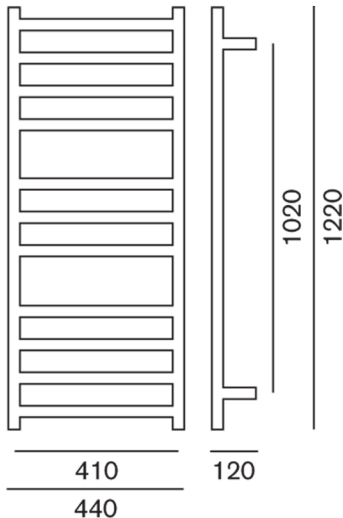

FORME 1220
SLIMLINE TOWEL WARMER

HEIRLOOM
THE FINISHING TOUCH

1220x440x120

WF1220S

MEASUREMENTS SUBJECT TO MANUFACTURING TOLERANCE
SPECIFICATIONS MAY CHANGE WITHOUT NOTICE