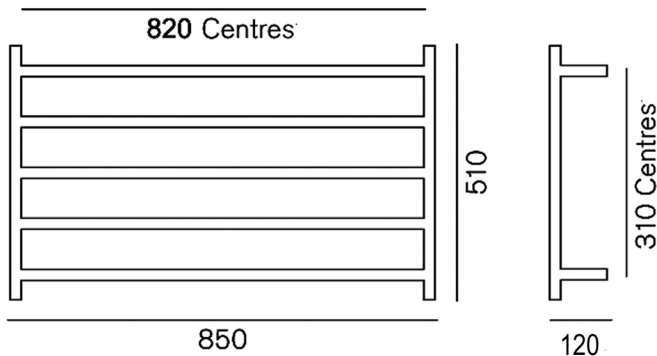

FORME 510

EXTENDED TOWEL WARMER THE FINISHING TOUCH

850x510x120

WF510E

HEIRLOOM

**MEASUREMENTS SUBJECT TO MANUFACTURING TOLERANCE
SPECIFICATIONS MAY CHANGE WITHOUT NOTICE**