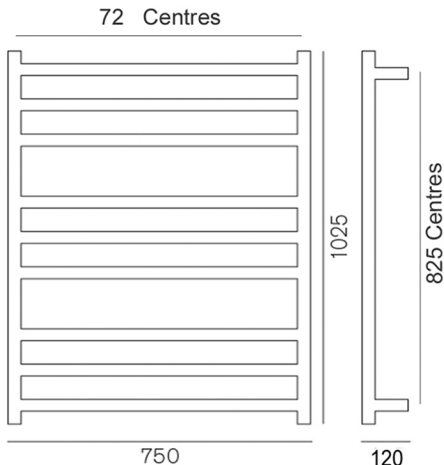

FORME 1025

EXTENDED TOWEL WARMER THE FINISHING TOUCH

1025x750x120

WF1025E

HEIRLOOM

**MEASUREMENTS SUBJECT TO MANUFACTURING TOLERANCE
SPECIFICATIONS MAY CHANGE WITHOUT NOTICE**