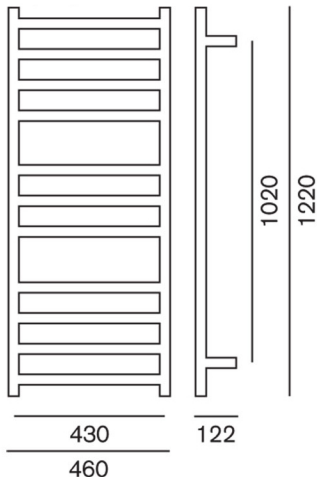

**GENESIS 1220 SLIMLINE  
TOWEL WARMER  
1220x460x122  
WG1220S/N/BB/BC**

**HEIRLOOM**  
THE FINISHING TOUCH

**MEASUREMENTS SUBJECT TO MANUFACTURING TOLERANCE  
SPECIFICATIONS MAY CHANGE WITHOUT NOTICE**