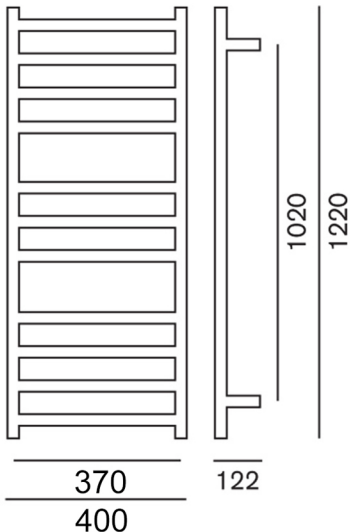

**GENESIS 1220 TRIMLINE
TOWEL WARMER**

**1220x400x122
WG1220T**

HEIRLOOM
THE FINISHING TOUCH

**MEASUREMENTS SUBJECT TO MANUFACTURING TOLERANCE
SPECIFICATIONS MAY CHANGE WITHOUT NOTICE**