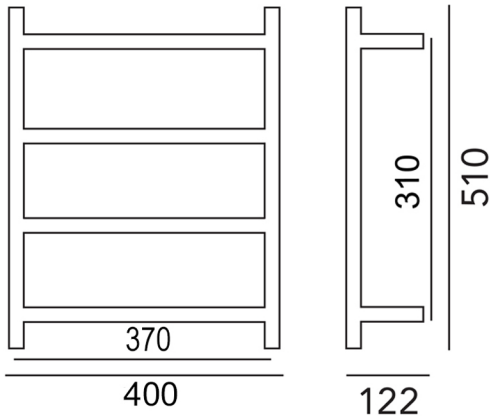

**GENESIS 510**  
**TRIMLINE TOWEL WARMER**  
**510x400x122**  
**WG510T**

**HEIRLOOM**  
THE FINISHING TOUCH

**MEASUREMENTS SUBJECT TO MANUFACTURING TOLERANCE**  
**SPECIFICATIONS MAY CHANGE WITHOUT NOTICE**