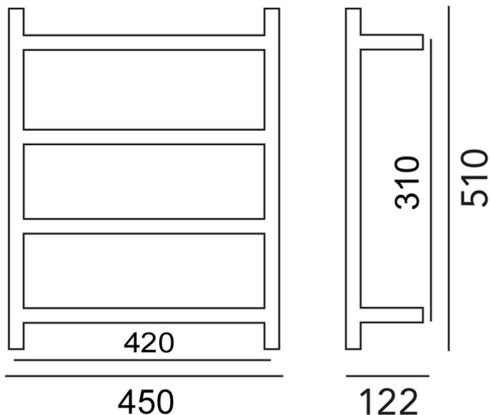

GENESIS 510
SLIMLINE TOWEL WARMER
510x450x122
WGS510S

HEIRLOOM
THE FINISHING TOUCH

MEASUREMENTS SUBJECT TO MANUFACTURING TOLERANCE
SPECIFICATIONS MAY CHANGE WITHOUT NOTICE