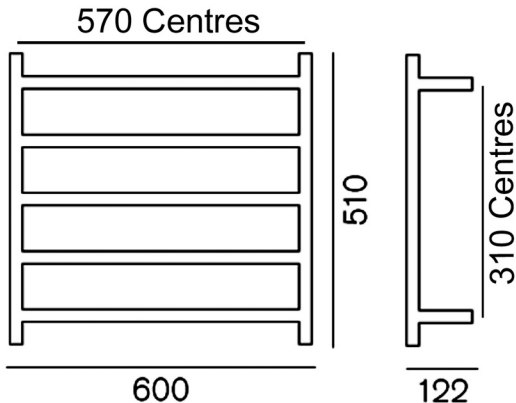

**GENESIS 510
TOWEL WARMER
600x510x122
WG510/N/GM/BN**

HEIRLOOM
THE FINISHING TOUCH

**MEASUREMENTS SUBJECT TO MANUFACTURING TOLERANCE
SPECIFICATIONS MAY CHANGE WITHOUT NOTICE**