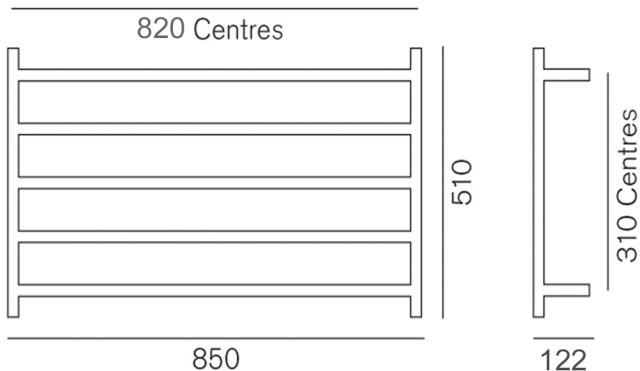

# GENESIS 510 EXTENDED TOWEL WARMER

850x510x122

WG510E/ N/ GM

 **HEIRLOOM**  
THE FINISHING TOUCH

MEASUREMENTS SUBJECT TO MANUFACTURING TOLERANCE  
SPECIFICATIONS MAY CHANGE WITHOUT NOTICE