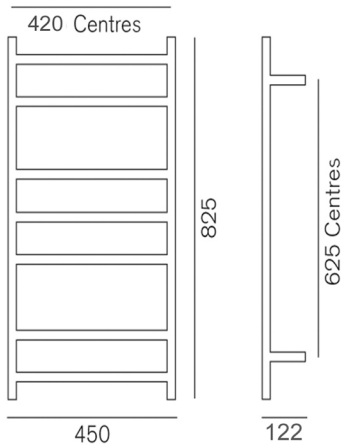

GENESIS 825 SLIMLINE TOWEL WARMER

825x450x122
WG825S/N/B/GM/BN/BB/BC

MEASUREMENTS SUBJECT TO MANUFACTURING TOLERANCE