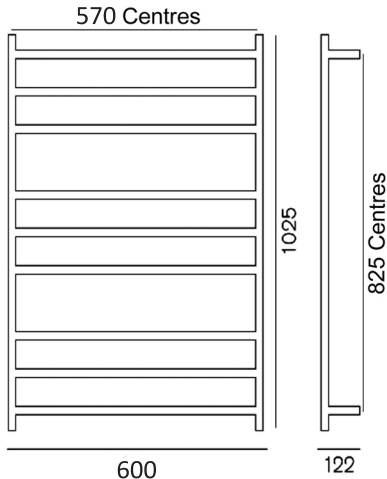

**GENESIS 1025 ESP  
TOWEL WARMER  
1025x600x122  
WGE1025**

**HEIRLOOM**  
THE FINISHING TOUCH

**MEASUREMENTS SUBJECT TO MANUFACTURING TOLERANCE  
SPECIFICATIONS MAY CHANGE WITHOUT NOTICE**