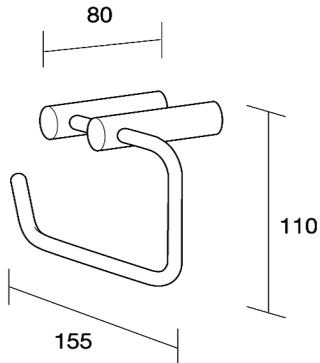

# GENESIS TOILET ROLL HOLDER

155x80x110mm

GTRN

**HEIRLOOM**  
BATHROOMS WITH STYLE

**MEASUREMENTS SUBJECT TO MANUFACTURING TOLERANCE**