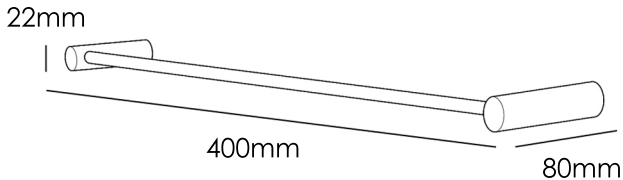

GENESIS HAND TOWEL RAIL
400x80x22
GTR374

MEASUREMENTS SUBJECT TO MANUFACTURING TOLERANCE