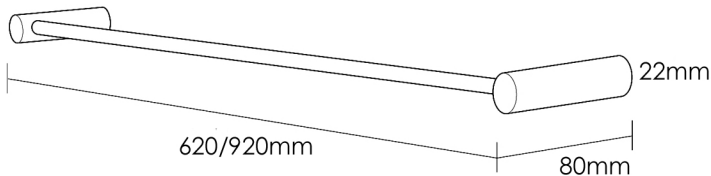

## GENESIS TOWEL RAIL

620x80x22

**GTR600**

920x80x22

**GTR900**

MEASUREMENTS SUBJECT TO MANUFACTURING TOLERANCE