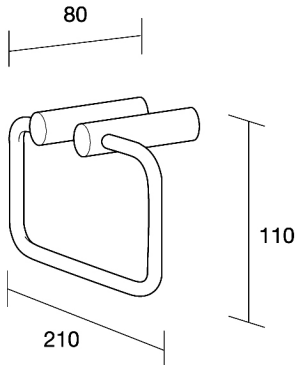

GENESIS TOWEL STIRRUP

210x80x110mm

GTRS

HEIRLOOM
BATHROOMS WITH STYLE

MEASUREMENTS SUBJECT TO MANUFACTURING TOLERANCE