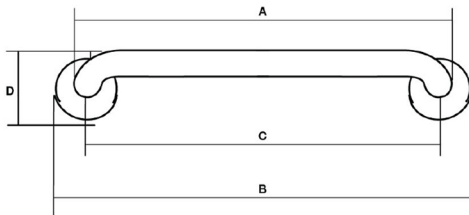

GRAB RAILS

KNURLED, PEENED, WHITE

GRAB RAILS – PRODUCT DIMENSIONS (mm)						
KNURLED	PEENED	WHITE	A	B	C	D
GRK300	GRP300	GRW300	332	379	300	85
GRK450	GRP450	GRW450	482	525	450	85
GRK600	GRP600	GRW600	620	675	600	85
GRK750	GRP750	GRW750	782	829	750	85
GRK900	GRP900	GRW900	932	979	900	85

MEASUREMENTS SUBJECT TO MANUFACTURING TOLERANCE