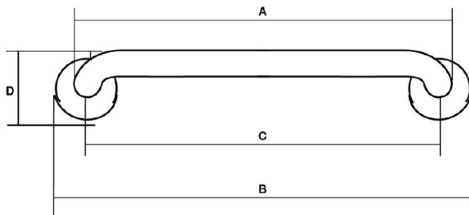

# GRAB RAILS

## KNURLED, PEENED, WHITE

GRAB RAILS – PRODUCT DIMENSIONS (mm)						
KNURLED	PEENED	WHITE	A	B	C	D
GRK300	GRP300	GRW300	332	379	300	85
GRK450	GRP450	GRW450	482	525	450	85
GRK600	GRP600	GRW600	620	675	600	85
GRK750	GRP750	GRW750	782	829	750	85
GRK900	GRP900	GRW900	932	979	900	85

**MEASUREMENTS SUBJECT TO MANUFACTURING TOLERANCE**