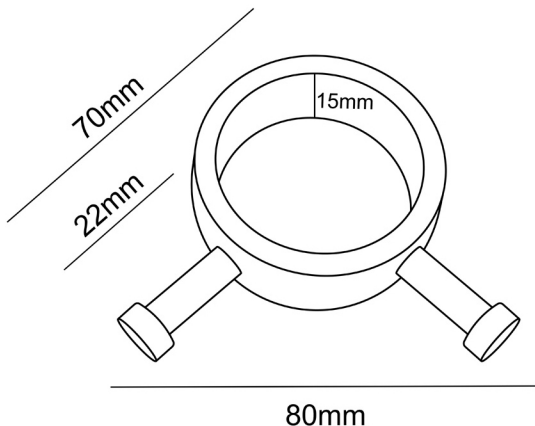

HEIKO POLE HOOK

80x70x15

WHSPRH/N/GM/BN/MW/BB/BC

**MEASUREMENTS SUBJECT TO MANUFACTURING TOLERANCE
SPECIFICATIONS MAY CHANGE WITHOUT NOTICE**