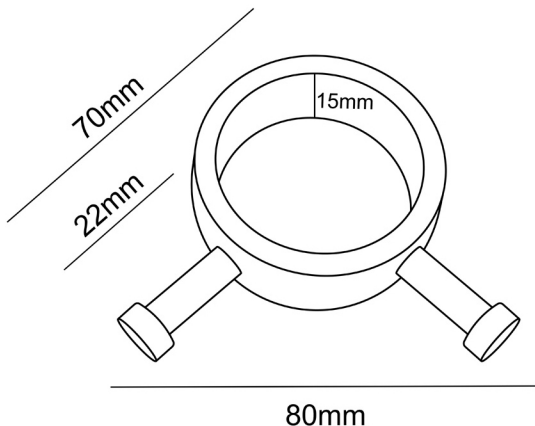

HEIKO POLE HOOK

80x70x15

WHSPRH/N/GM/BN/MW/BB/BC

MEASUREMENTS SUBJECT TO MANUFACTURING TOLERANCE
SPECIFICATIONS MAY CHANGE WITHOUT NOTICE