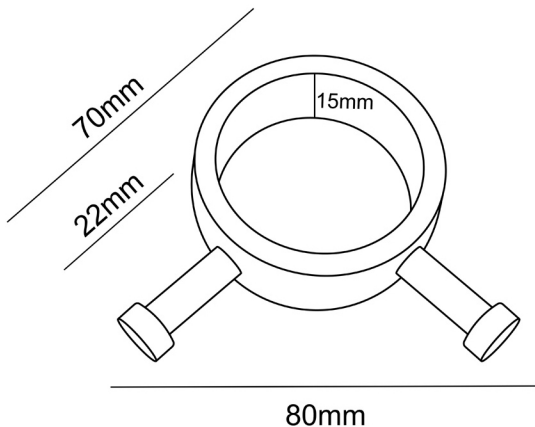

HEIKO POLE HOOK

80x70x15

WHSPRH/N/GM/BN/MW/BB/BC

**MEASUREMENTS SUBJECT TO MANUFACTURING TOLERANCE
SPECIFICATIONS MAY CHANGE WITHOUT NOTICE**