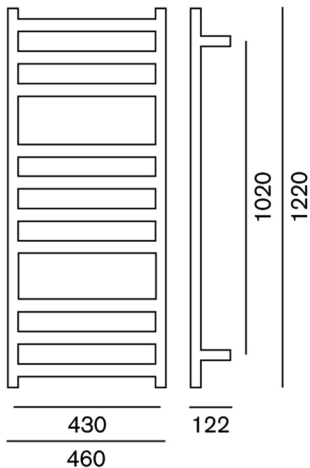

LOFT 1220 SLIMLINE TOWEL WARMER

1220x460x122
WL1220S

MEASUREMENTS SUBJECT TO MANUFACTURING TOLERANCE