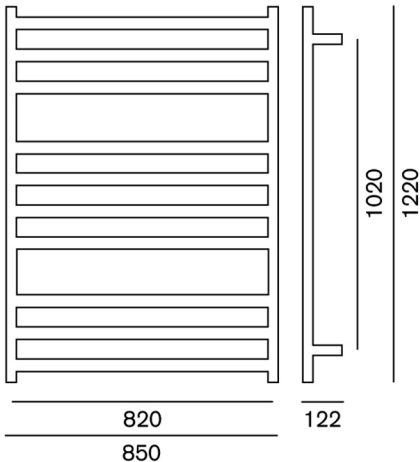

LOFT 1220 EXTENDED TOWEL WARMER

1220x850x122
WL1220E

MEASUREMENTS SUBJECT TO MANUFACTURING TOLERANCE