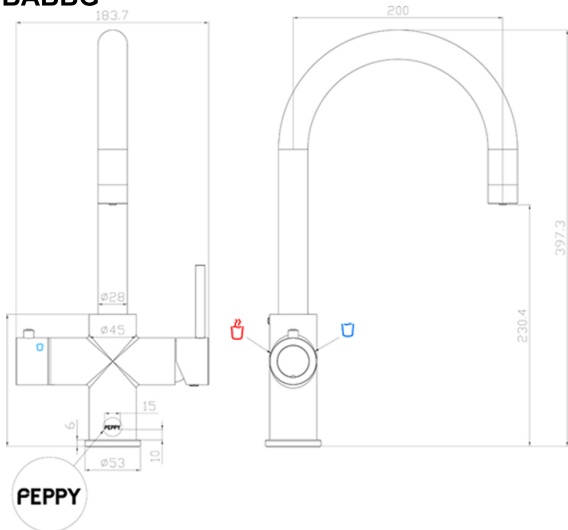

HEIRLOOM

BATHROOMS WITH STYLE

Peppy Filtered Water Tap

4IN1BACH, 4IN1BAMB, 4IN1BABN, 4IN1BAGMG

4IN1BABBG

MEASUREMENTS SUBJECT TO MANUFACTURING TOLERANCE
SPECIFICATIONS MAY CHANGE WITHOUT NOTICE