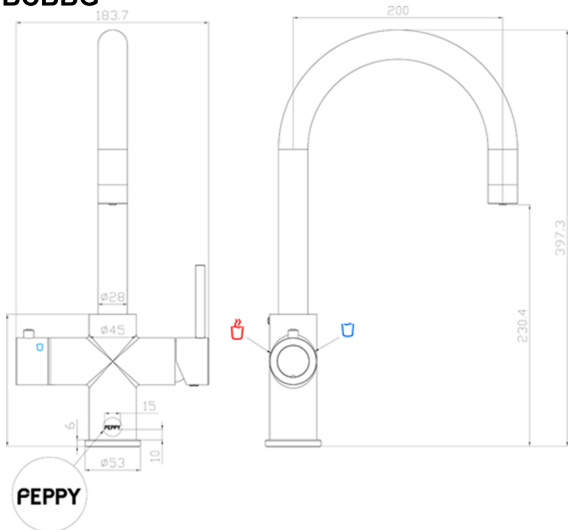

HEIRLOOM

BATHROOMS WITH STYLE

Peppy Chilled Water Tap

4IN1BCCH, 4IN1BCMB, 4IN1BCBN, 4IN1BCGMG

4IN1BCBBG

MEASUREMENTS SUBJECT TO MANUFACTURING TOLERANCE
SPECIFICATIONS MAY CHANGE WITHOUT NOTICE