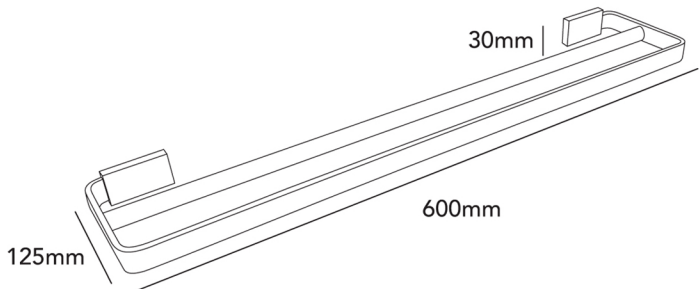

PODIUM DOUBLE TOWEL RAIL
PODTR600/N/CB/BN/GM

HEIRLOOM
THE FINISHING TOUCH

MEASUREMENTS SUBJECT TO MANUFACTURING TOLERANCE
SPECIFICATIONS MAY CHANGE WITHOUT NOTICE