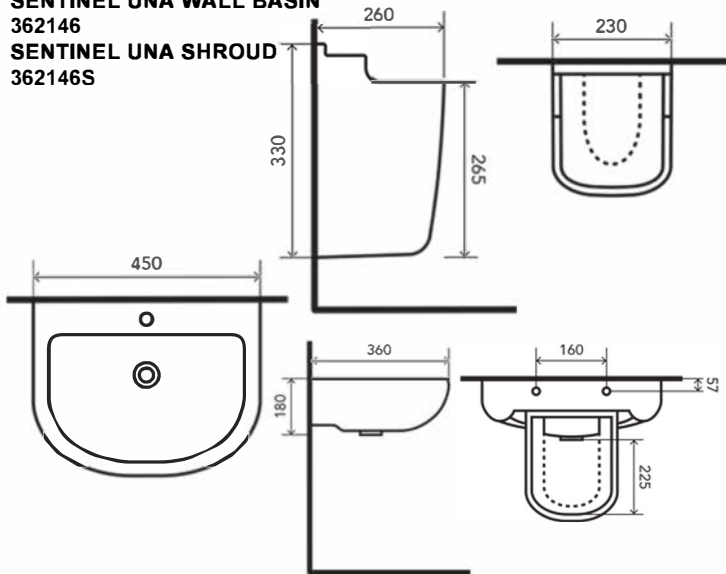

HEIRLOOM

BATHROOMS WITH STYLE

SENTINEL UNA WALL BASIN

362146

SENTINEL UNA SHROUD

362146S

MEASUREMENTS SUBJECT TO MANUFACTURING TOLERANCE
SPECIFICATIONS MAY CHANGE WITHOUT NOTICE