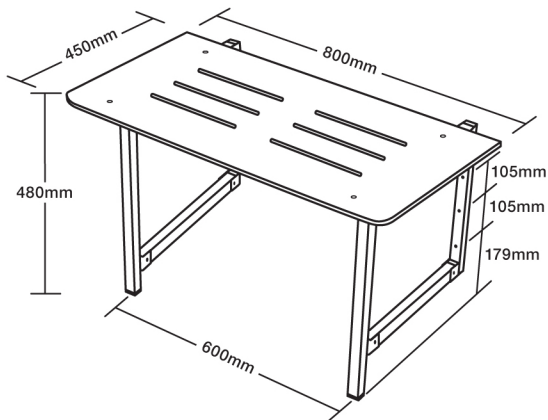

FOLD UP SHOWER SEAT

CODE: SSF800

MEASUREMENTS SUBJECT TO MANUFACTURING TOLERANCE