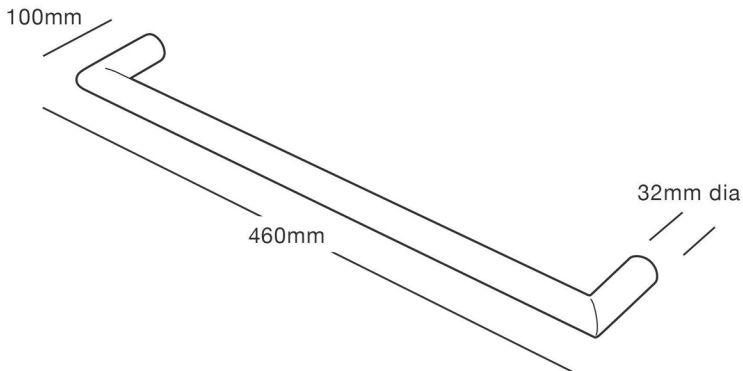

STRATA GENESIS 460

460x100x32

WGS460/B/N/GM/BN/BB/MW

HEIRLOOM
THE FINISHING TOUCH

**MEASUREMENTS SUBJECT TO MANUFACTURING TOLERANCE
SPECIFICATIONS MAY CHANGE WITHOUT NOTICE**