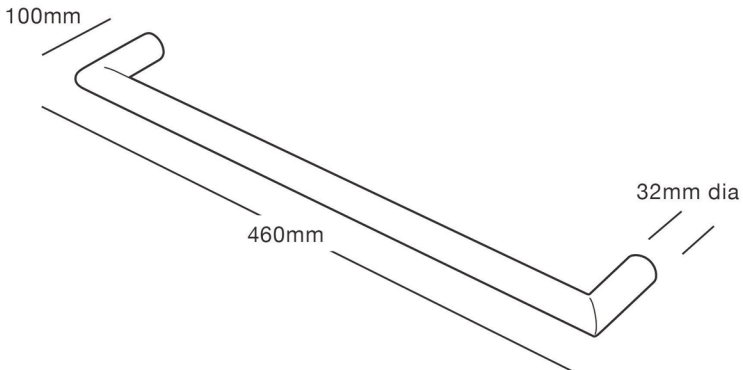

STRATA GENESIS 460

460x100x32

WGS460/B/N/GM/BN/BB/MW

HEIRLOOM
THE FINISHING TOUCH

**MEASUREMENTS SUBJECT TO MANUFACTURING TOLERANCE
SPECIFICATIONS MAY CHANGE WITHOUT NOTICE**