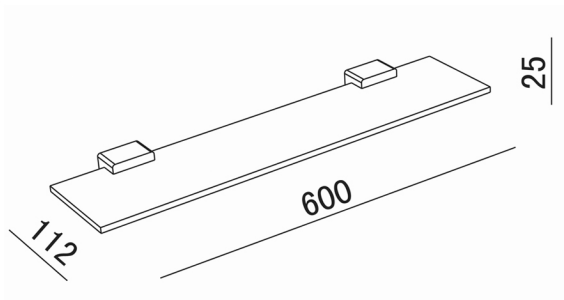

STUDIO1 SHELF
600x113x25mm
STGS

HEIRLOOM
BATHROOMS WITH STYLE

MEASUREMENTS SUBJECT TO MANUFACTURING TOLERANCE