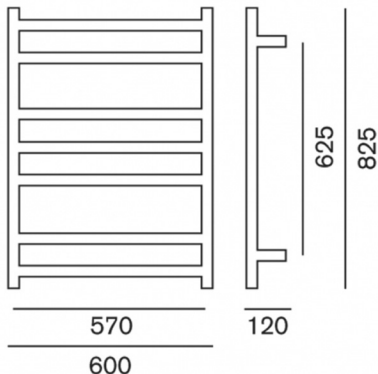

STUDIO 1 825
TOWEL WARMER
825x600x120
WS825/B/N/GM/BN/BB

HEIRLOOM
THE FINISHING TOUCH

MEASUREMENTS SUBJECT TO MANUFACTURING TOLERANCE
SPECIFICATIONS MAY CHANGE WITHOUT NOTICE