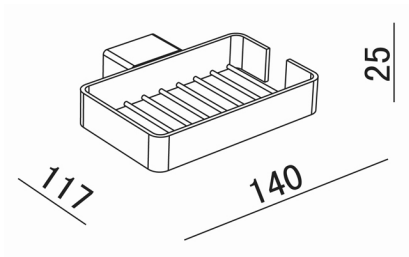

STUDIO1 SOAP BASKET

140x117x25mm

STSB

HEIRLOOM
BATHROOMS WITH STYLE

MEASUREMENTS SUBJECT TO MANUFACTURING TOLERANCE