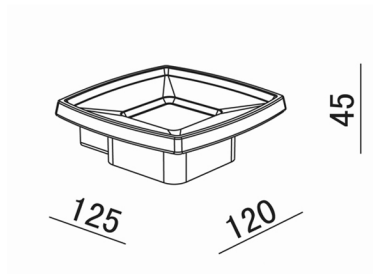

STUDIO1 SOAP DISH

120x125x45mm

STSD

HEIRLOOM
BATHROOMS WITH STYLE

MEASUREMENTS SUBJECT TO MANUFACTURING TOLERANCE