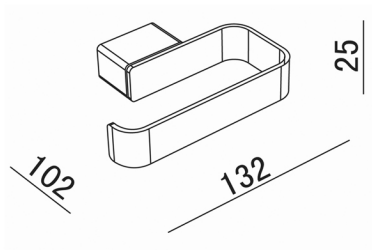

# STUDIO1 TOILET ROLL HOLDER

132x102x25mm

SSTRN

**HEIRLOOM**  
BATHROOMS WITH STYLE

MEASUREMENTS SUBJECT TO MANUFACTURING TOLERANCE