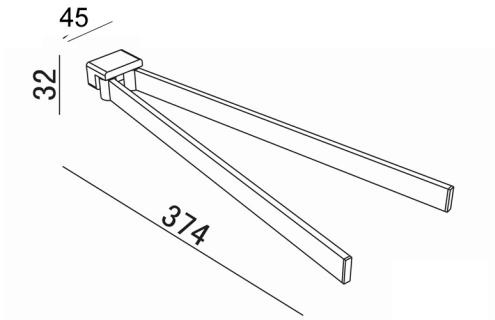

STUDIO1 SWIVEL TOWEL RAIL
45x374x32mm
STSTR

HEIRLOOM
BATHROOMS WITH STYLE

MEASUREMENTS SUBJECT TO MANUFACTURING TOLERANCE